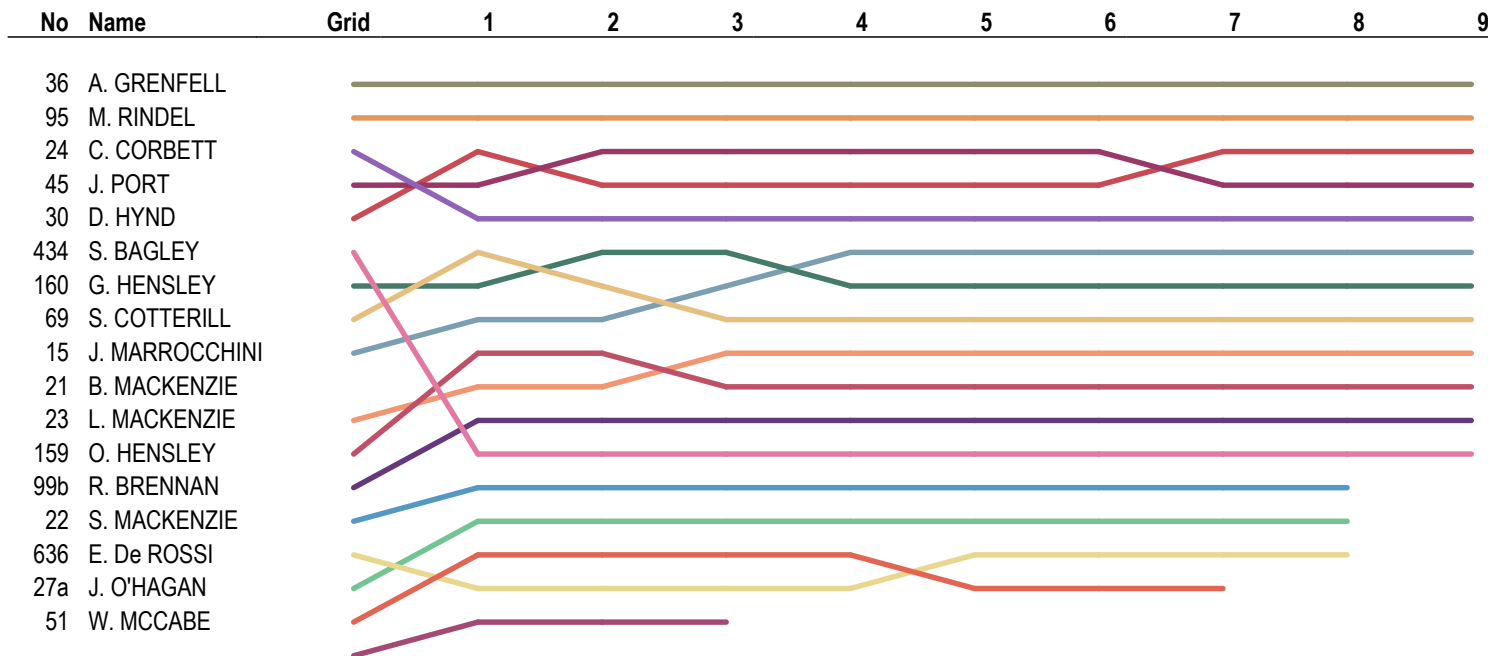

LAP CHART

The results are provisional until the end of the time limit for protests and appeals.

Chief Timekeeper - Jake Skate

Clerk of Course - Alistair Kinsella

COMPUTIME RACE TIMING SYSTEMS PTY LTD

9 Timber Lane, Glen Waverley Vic 3150. Ph: (03) 9803-7110
www.computime.com.au jake@computime.com.au